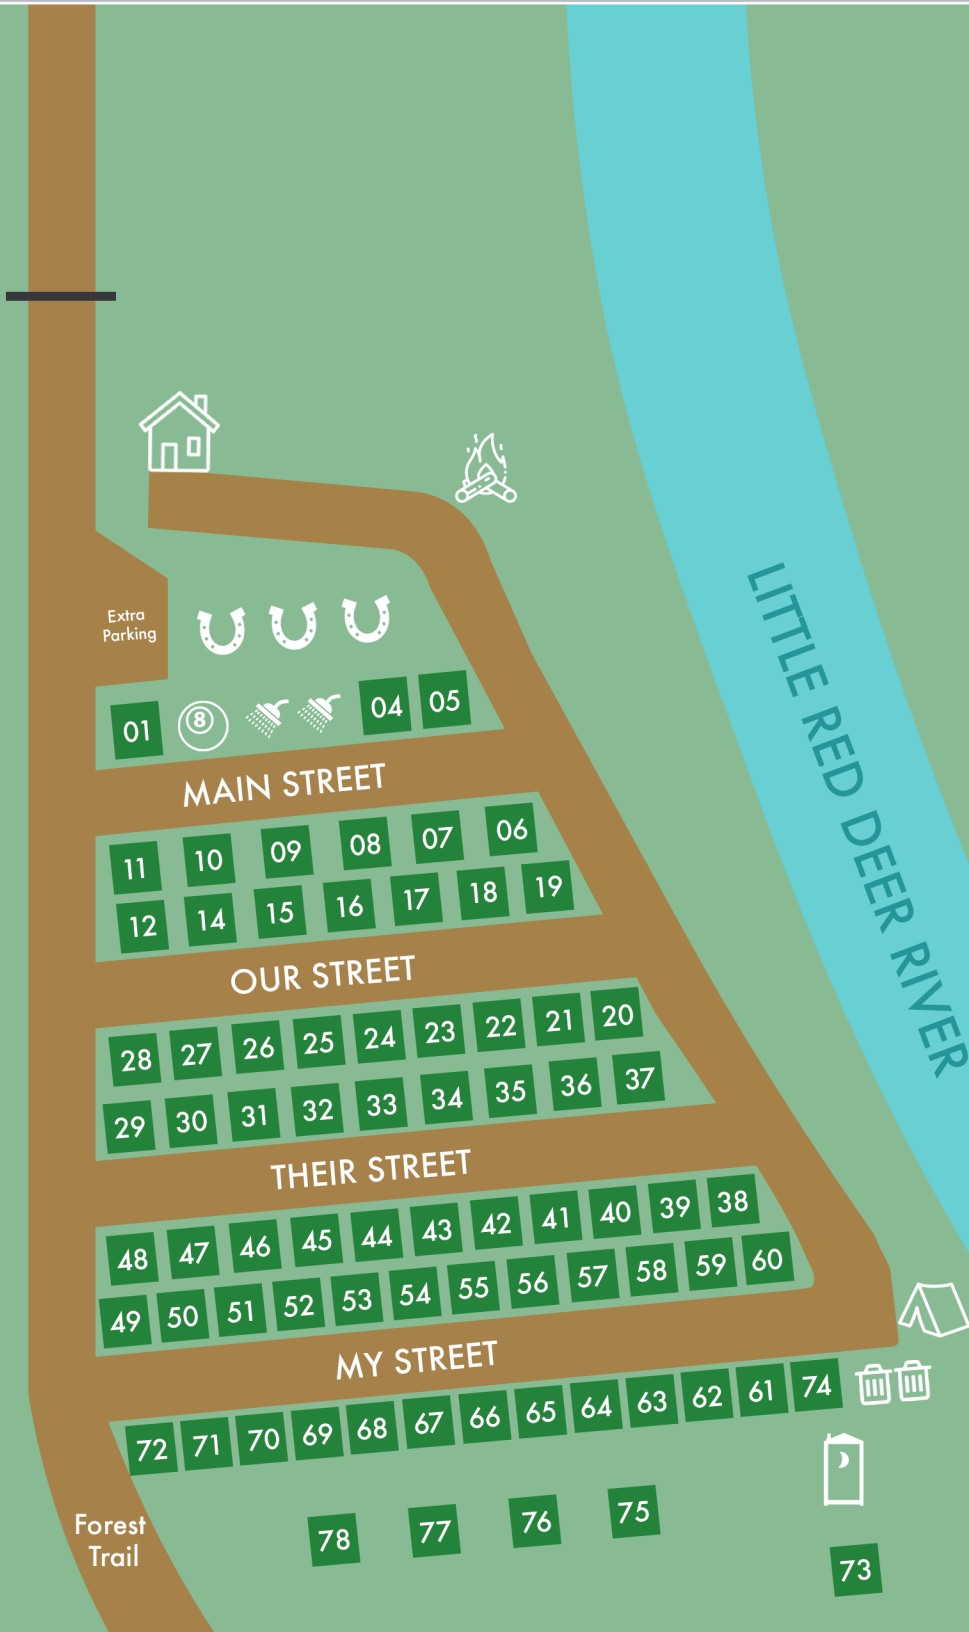

RIVER RIDGE RV PARK

#20-244 Hwy 587, Bowden, AB

1-(825)-431-9020

info@sfcommunities.ca

587

587

LEGEND

-  RV Site
-  Clubhouse
-  Washrooms & Showers
-  Pool Hall
-  Horseshoe Pits
-  Overnight Site
-  Outhouse
-  Garbage
-  Fire Pit
- Electric Gate

Extra Parking

01

04

05

MAIN STREET

11

10

09

23

22

21

20

29

30

31

32

62

61

74

73

78

77

76

75